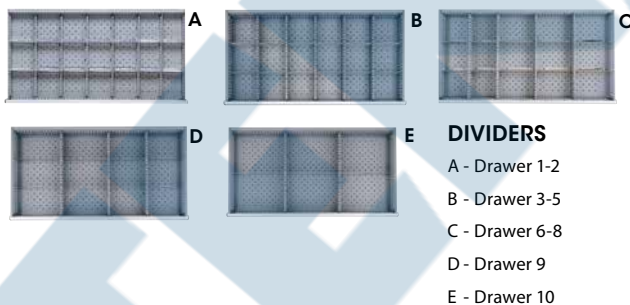

Drawer Cabinets

Overall Dimensions: 28 1/4" W x 28 1/2" D x 59 1/2" H
 Number of drawers: 12
 Number of compartments: 210
Model No. FI145 Bright blue
Model No. FI146 Light grey
Price/Each \$

Overall Dimensions: 28 1/4" W x 28 1/2" D x 59 1/2" H
 Number of drawers: 15
 Number of compartments: 300
Model No. FI147 Bright blue
Model No. FI148 Light grey
Price/Each \$

Overall Dimensions: 40 1/4" W x 22 1/2" D x 59 1/2" H
 Number of drawers: 7
 Number of compartments: 66
Model No. FI149 Bright blue
Model No. FI150 Light grey
Price/Each \$

Overall Dimensions: 40 1/4" W x 22 1/2" D x 59 1/2" H
 Number of drawers: 9
 Number of compartments: 105
Model No. FI151 Bright blue
Model No. FI152 Light grey
Price/Each \$

Overall Dimensions: 40 1/4" W x 22 1/2" D x 59 1/2" H
 Number of drawers: 10
 Number of compartments: 159
Model No. FI153 Bright blue
Model No. FI154 Light grey
Price/Each \$

Shelf Cabinets

Overall Dimensions: 56 1/2" W x 28 1/2" D x 33 1/2" H
 One fixed and one adjustable shelf
Model No. FI157 Bright blue
Model No. FI158 Light grey
Price/Each \$

Shelf Cabinets

Overall Dimensions: 40 1/4" W x 22 1/2" D x 33 1/2" H
 One fixed and one adjustable shelf
Model No. FI159 Bright blue
Model No. FI160 Light grey
Price/Each \$

Butcher Block Tops

Fits on 28 1/4" W x 28 1/2" D cabinets
Model No. FI155
Price/Each \$