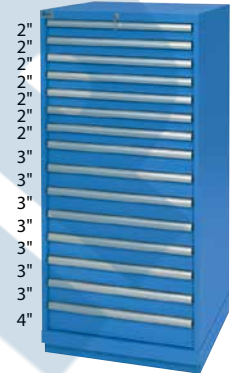

Drawer Cabinets

Overall Dimensions: 28 1/4" W x 28 1/2" D x 59 1/2" H
 Number of drawers: 12
 Number of compartments: 210
Model No. FI145 Bright blue
Model No. FI146 Light grey
Price/Each \$

Overall Dimensions: 28 1/4" W x 28 1/2" D x 59 1/2" H
 Number of drawers: 15
 Number of compartments: 300
Model No. FI147 Bright blue
Model No. FI148 Light grey
Price/Each \$

Overall Dimensions: 40 1/4" W x 22 1/2" D x 59 1/2" H
 Number of drawers: 7
 Number of compartments: 66
Model No. FI149 Bright blue
Model No. FI150 Light grey
Price/Each \$

Overall Dimensions: 40 1/4" W x 22 1/2" D x 59 1/2" H
 Number of drawers: 9
 Number of compartments: 105
Model No. FI151 Bright blue
Model No. FI152 Light grey
Price/Each \$

Overall Dimensions: 40 1/4" W x 22 1/2" D x 59 1/2" H
 Number of drawers: 10
 Number of compartments: 159
Model No. FI153 Bright blue
Model No. FI154 Light grey
Price/Each \$

Shelf Cabinets

Overall Dimensions: 56 1/2" W x 28 1/2" D x 33 1/2" H
 One fixed and one adjustable shelf
Model No. FI157 Bright blue
Model No. FI158 Light grey
Price/Each \$

Shelf Cabinets

Overall Dimensions: 40 1/4" W x 22 1/2" D x 33 1/2" H
 One fixed and one adjustable shelf
Model No. FI159 Bright blue
Model No. FI160 Light grey
Price/Each \$

Butcher Block Tops

Fits on 28 1/4" W x 28 1/2" D cabinets
Model No. FI155
Price/Each \$