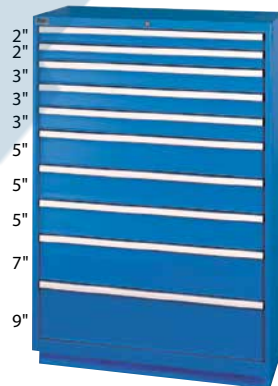

Drawer Cabinets

Overall Dimensions: 28 1/4" W x 28 1/2" D x 59 1/2" H
 Number of drawers: 12
 Number of compartments: 210
Model No. FI145 Bright blue
Model No. FI146 Light grey
Price/Each \$

Overall Dimensions: 28 1/4" W x 28 1/2" D x 59 1/2" H
 Number of drawers: 15
 Number of compartments: 300
Model No. FI147 Bright blue
Model No. FI148 Light grey
Price/Each \$

Overall Dimensions: 40 1/4" W x 22 1/2" D x 59 1/2" H
 Number of drawers: 7
 Number of compartments: 66
Model No. FI149 Bright blue
Model No. FI150 Light grey
Price/Each \$

Overall Dimensions: 40 1/4" W x 22 1/2" D x 59 1/2" H
 Number of drawers: 9
 Number of compartments: 105
Model No. FI151 Bright blue
Model No. FI152 Light grey
Price/Each \$

Overall Dimensions: 40 1/4" W x 22 1/2" D x 59 1/2" H
 Number of drawers: 10
 Number of compartments: 159
Model No. FI153 Bright blue
Model No. FI154 Light grey
Price/Each \$

Shelf Cabinets

Overall Dimensions: 56 1/2" W x 28 1/2" D x 33 1/2" H
 One fixed and one adjustable shelf
Model No. FI157 Bright blue
Model No. FI158 Light grey
Price/Each \$

Shelf Cabinets

Overall Dimensions: 40 1/4" W x 22 1/2" D x 33 1/2" H
 One fixed and one adjustable shelf
Model No. FI159 Bright blue
Model No. FI160 Light grey
Price/Each \$

Butcher Block Tops

Fits on 28 1/4" W x 28 1/2" D cabinets
Model No. FI155
Price/Each \$