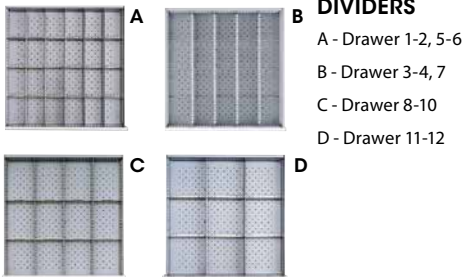

Drawer Cabinets

Overall Dimensions: 28 1/4" W x 28 1/2" D x 59 1/2" H
 Number of drawers: 12
 Number of compartments: 210
Model No. FI145 Bright blue
Model No. FI146 Light grey
Price/Each \$

Overall Dimensions: 28 1/4" W x 28 1/2" D x 59 1/2" H
 Number of drawers: 15
 Number of compartments: 300
Model No. FI147 Bright blue
Model No. FI148 Light grey
Price/Each \$

Overall Dimensions: 40 1/4" W x 22 1/2" D x 59 1/2" H
 Number of drawers: 7
 Number of compartments: 66
Model No. FI149 Bright blue
Model No. FI150 Light grey
Price/Each \$

Overall Dimensions: 40 1/4" W x 22 1/2" D x 59 1/2" H
 Number of drawers: 9
 Number of compartments: 105
Model No. FI151 Bright blue
Model No. FI152 Light grey
Price/Each \$

Overall Dimensions: 40 1/4" W x 22 1/2" D x 59 1/2" H
 Number of drawers: 10
 Number of compartments: 159
Model No. FI153 Bright blue
Model No. FI154 Light grey
Price/Each \$

Shelf Cabinets

Overall Dimensions: 56 1/2" W x 28 1/2" D x 33 1/2" H
 One fixed and one adjustable shelf
Model No. FI157 Bright blue
Model No. FI158 Light grey
Price/Each \$

Shelf Cabinets

Overall Dimensions: 40 1/4" W x 22 1/2" D x 33 1/2" H
 One fixed and one adjustable shelf
Model No. FI159 Bright blue
Model No. FI160 Light grey
Price/Each \$

Butcher Block Tops

Fits on 28 1/4" W x 28 1/2" D cabinets
Model No. FI155
Price/Each \$