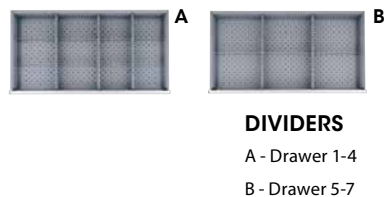

Drawer Cabinets

Overall Dimensions: 28 1/4" W x 28 1/2" D x 59 1/2" H
 Number of drawers: 12
 Number of compartments: 210
Model No. FI145 Bright blue
Model No. FI146 Light grey
Price/Each \$

Overall Dimensions: 28 1/4" W x 28 1/2" D x 59 1/2" H
 Number of drawers: 15
 Number of compartments: 300
Model No. FI147 Bright blue
Model No. FI148 Light grey
Price/Each \$

Overall Dimensions: 40 1/4" W x 22 1/2" D x 59 1/2" H
 Number of drawers: 7
 Number of compartments: 66
Model No. FI149 Bright blue
Model No. FI150 Light grey
Price/Each \$

Overall Dimensions: 40 1/4" W x 22 1/2" D x 59 1/2" H
 Number of drawers: 9
 Number of compartments: 105
Model No. FI151 Bright blue
Model No. FI152 Light grey
Price/Each \$

Overall Dimensions: 40 1/4" W x 22 1/2" D x 59 1/2" H
 Number of drawers: 10
 Number of compartments: 159
Model No. FI153 Bright blue
Model No. FI154 Light grey
Price/Each \$

Shelf Cabinets

Overall Dimensions: 56 1/2" W x 28 1/2" D x 33 1/2" H
 One fixed and one adjustable shelf
Model No. FI157 Bright blue
Model No. FI158 Light grey
Price/Each \$

Shelf Cabinets

Overall Dimensions: 40 1/4" W x 22 1/2" D x 33 1/2" H
 One fixed and one adjustable shelf
Model No. FI159 Bright blue
Model No. FI160 Light grey
Price/Each \$

Butcher Block Tops

Fits on 28 1/4" W x 28 1/2" D cabinets
Model No. FI155
Price/Each \$