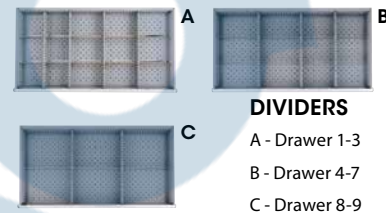

Drawer Cabinets

Overall Dimensions: 28 1/4" W x 28 1/2" D x 59 1/2" H
 Number of drawers: 12
 Number of compartments: 210
Model No. FI145 Bright blue
Model No. FI146 Light grey
Price/Each \$

Overall Dimensions: 28 1/4" W x 28 1/2" D x 59 1/2" H
 Number of drawers: 15
 Number of compartments: 300
Model No. FI147 Bright blue
Model No. FI148 Light grey
Price/Each \$

Overall Dimensions: 40 1/4" W x 22 1/2" D x 59 1/2" H
 Number of drawers: 7
 Number of compartments: 66
Model No. FI149 Bright blue
Model No. FI150 Light grey
Price/Each \$

Overall Dimensions: 40 1/4" W x 22 1/2" D x 59 1/2" H
 Number of drawers: 9
 Number of compartments: 105
Model No. FI151 Bright blue
Model No. FI152 Light grey
Price/Each \$

Overall Dimensions: 40 1/4" W x 22 1/2" D x 59 1/2" H
 Number of drawers: 10
 Number of compartments: 159
Model No. FI153 Bright blue
Model No. FI154 Light grey
Price/Each \$

Shelf Cabinets

Overall Dimensions: 56 1/2" W x 28 1/2" D x 33 1/2" H
 One fixed and one adjustable shelf
Model No. FI157 Bright blue
Model No. FI158 Light grey
Price/Each \$

Shelf Cabinets

Overall Dimensions: 40 1/4" W x 22 1/2" D x 33 1/2" H
 One fixed and one adjustable shelf
Model No. FI159 Bright blue
Model No. FI160 Light grey
Price/Each \$

Butcher Block Tops

Fits on 28 1/4" W x 28 1/2" D cabinets
Model No. FI155
Price/Each \$