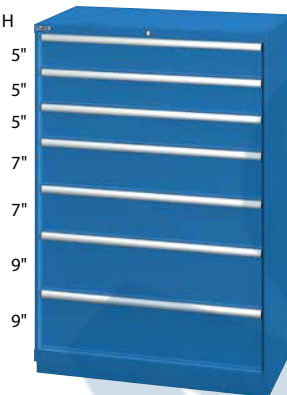

Drawer Cabinets

Overall Dimensions: 28 1/4" W x 28 1/2" D x 59 1/2" H
 Number of drawers: 12
 Number of compartments: 210
Model No. FI145 Bright blue
Model No. FI146 Light grey
Price/Each \$

Overall Dimensions: 28 1/4" W x 28 1/2" D x 59 1/2" H
 Number of drawers: 15
 Number of compartments: 300
Model No. FI147 Bright blue
Model No. FI148 Light grey
Price/Each \$

Overall Dimensions: 40 1/4" W x 22 1/2" D x 59 1/2" H
 Number of drawers: 7
 Number of compartments: 66
Model No. FI149 Bright blue
Model No. FI150 Light grey
Price/Each \$

Overall Dimensions: 40 1/4" W x 22 1/2" D x 59 1/2" H
 Number of drawers: 9
 Number of compartments: 105
Model No. FI151 Bright blue
Model No. FI152 Light grey
Price/Each \$

Overall Dimensions: 40 1/4" W x 22 1/2" D x 59 1/2" H
 Number of drawers: 10
 Number of compartments: 159
Model No. FI153 Bright blue
Model No. FI154 Light grey
Price/Each \$

Shelf Cabinets

Overall Dimensions: 56 1/2" W x 28 1/2" D x 33 1/2" H
 One fixed and one adjustable shelf
Model No. FI157 Bright blue
Model No. FI158 Light grey
Price/Each \$

Shelf Cabinets

Overall Dimensions: 40 1/4" W x 22 1/2" D x 33 1/2" H
 One fixed and one adjustable shelf
Model No. FI159 Bright blue
Model No. FI160 Light grey
Price/Each \$

Butcher Block Tops

Fits on 28 1/4" W x 28 1/2" D cabinets
Model No. FI155
Price/Each \$