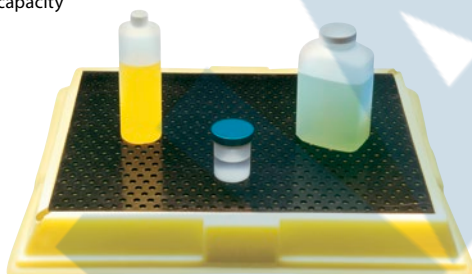

EcoPolyBlend™ Spill Tray

- Lightweight and low-profile design for small-scale spill control
- Made of 100% recycled polyethylene, these eco-friendly spill trays will not rust or corrode
- Raised rib bottom adds rigidity and keeps contents out of spills
- Perfect for pouring and filling applications
- Rated for service temperatures between -30° to 120°F (-34 to 49°C)

| Model No. | Mfg. No. | Dimensions | | | | Spill Capacity gal. | Price /Each |
|-----------|----------|------------|---|----|---|---------------------|-------------|
| | | L" | x | W" | x | H" | |
| SEB201 | 28715 | 46 | x | 16 | x | 5 1/2 | 12 |
| SEB202 | 28716 | 38 | x | 26 | x | 5 1/2 | 20 |
| SEB203 | 28717 | 47 1/2 | x | 23 | x | 5 1/2 | 20 |
| SEB204 | 28718 | 37 3/4 | x | 34 | x | 5 1/2 | 23 |
| SEB205 | 28719 | 47 | x | 33 | x | 5 1/2 | 29 |

Spill Berms®

- Non-absorbing berms stop machine leaks from spreading and are easily cleaned for repeated use
- Flexible, urethane design will bend to follow any curve or angle needed
- Contains leaks, and reduces slip hazards
- Allows quick and easy cleanup or recycling of liquids
- Can be cut to various lengths to meet custom needs
- Interlocking end joints on all models create longer lengths and are self-sealing except model number SEI129 which requires connectors and corners

Poly-Labtray™

BRINGS SPILL PROTECTION TO THE LABORATORY BENCH!

- Reduces unrecoverable spills and overflows of liquid and free-flowing powder chemicals during the transfer of materials in the lab
- Holds four one gallon bottles
- Removable grate for easy cleaning, 20 3/4" L x 17 1/4" W
- Molded-in corner spout makes waste disposal clean, easy and efficient
- 40-lb. static load weight
- 2.5 US gallon sump capacity