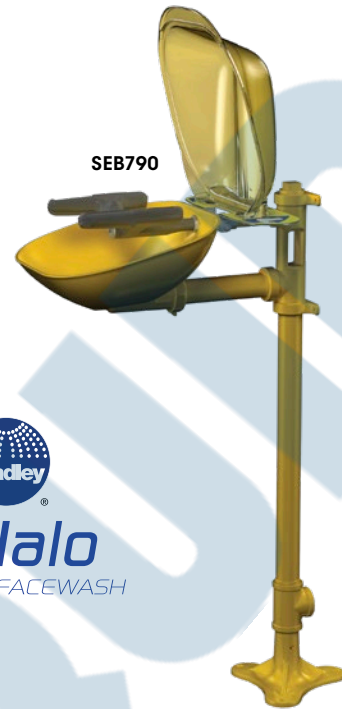

Halo™ Pedestal Mount Eyewash Stations

- Pedestal safety eyewash fixtures are ideal where wall mount is not practical, and allow placement closest to point-of-need
- Features antimicrobial protection, integral strainers, and rugged powder coat safety-yellow coating for easy visual identification in an emergency
- Aquaduct™ self-draining design eliminates bacteria growth from standing fluid
- Eye/face wash models provides industry leading 85% facial coverage
- Activate by push handle or by lifting dust cover
- Optional see-through dust cover (shown) makes inspection simple and keeps device free of debris and ready for use
- Stainless steel models are ideal for corrosive, high abuse environments
- Arrives fully assembled
- Wheelchair accessible
- ULC certified to ANSI standard Z358.1

Axion® MSR Pedestal Eye/Face Wash Stations

- Revolutionary inverted flow sweeps contaminants away from the vulnerable nasal cavity
- Provides a Zero Vertical Velocity™ stream for enhanced comfort, stability and effectiveness
- 11" diameter bowl
- Galvanized stanchion for long life
- Mesh strainer collects debris
- Durable ball valve with stainless steel stem
- Certified by CSA to meet the ANSI standard Z358.1

Pedestal Eye/Face Wash

- Features a round 11" (27.9 cm) green ABS plastic waste water bowl and corrosion resistant powder-coated cast-iron 9" (22.9cm) diameter floor flange
- Built-in flow regulation in green ABS plastic eye/face wash heads
- Integral flip-top dust covers that immediately release with flow of water
- Gentle flushing flow of eye/face wash spray fully immerses eye and face area to effectively remove chemical and particulate hazards
- 3/4" IPS Schedule 40 hot-dipped galvanized steel pipe and fittings
- ANSI compliant for gallons per minute, flow rate, stream height, and water distribution