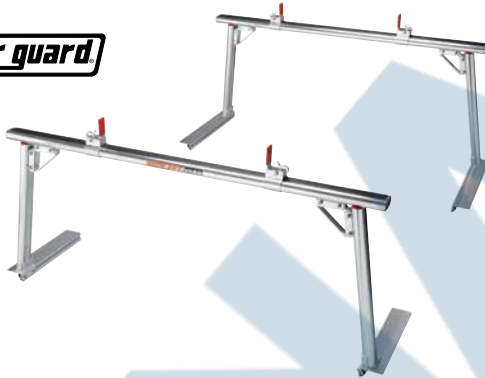

Quick Pac™ Removable Side Racks

- Pair of easy-to-install removable racks for carrying a ladder, canoe, light load of conduit, lumber or other long material
- Heavy-duty front and rear mounting base bolt to the truck bed and side wall for stability and strength
- Can be mounted on either side
- 14-gauge, 1 1/2" square steel uprights support up to 250-lbs. load
- Support arms adjust from 18" to 32" in width
- Superior corrosion resistant finish with yellow zinc dichromate undercoat with marine grade polyester epoxy powder coat finish
- Lifetime frame warranty

Model No. TEP255
Price/Each \$

Aluminum ATR® Truck Rack

- Fits all full-size pickups
- Upright legs bolt to mounting rail for easy removal
- Anti-wear strip reduces wear on ladders and protects rack
- Limited lifetime warranty ensures unparalleled quality
- Load Capacity: 800 lbs.
- Colour: Silver
- Dimensions: 20" W x 67" D x 29-1/2" H
- Material: Aluminum

Model No. TEQ690
Price/Each \$

Steel Fast Rack® Ladder Rack

- Ideal for full-size pickups with 8' beds
- Works great with bed liners because it mount on the bed rails
- Assembles and installs in approximately 1 hour
- Limited lifetime warranty ensures unparalleled quality
- Load Capacity: 1000 lbs.
- Colour: Black
- Dimensions: 10" W x 150-1/2" D x 27-1/16" H
- Material: Steel

Model No. TEQ689
Price/Each \$

Transfer Tanks

- Vented filler cap prevents excessive pressure build-up
- Interior baffle design reduces fuel movement
- Designed for most full-size pickups
- Limited lifetime warranty ensures unparalleled quality
- Material: Steel