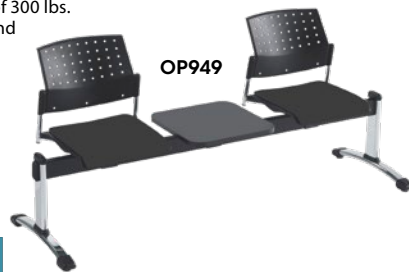

OP686

Model No.	Description	Price /Each
OP686	Black, Nylon	
OP687	Black, Vinyl	
ON713	T-pad arm kit	

ON713

Metro™ Extended-High Chair

- Swivel mechanism with adjustable back tilt tension accommodates users of all sizes
- Height Range: 23" to 33"
- Backrest Dimensions: 17-1/2" W x 16" H
- Seat Dimensions: 18-1/4" W x 17" D
- Overall dimensions: 26" W x 26" D x 49" H
- Weight Capacity: 250 lbs.
- Dual 2-1/2" wheel hooded carpet casters
- Optional adjustable arms sold separately

OP692

OP954

Model No.	Description	Price /Each
OP692	Black, Fabric	
OP693	Black, Vinyl	
OP954	Adj. Height Arms	

Leather Chairs

- High back tilter with pneumatic seat height adjustment from 16" to 20"
- Upright position tilt lock with tension control knob
- Dual wheel carpet casters for easy movement on carpet
- Black leather seat with mock leather back and trim
- Ideal for home or office
- Dimensions: 25 1/2" W x 28" D x 43" H

Model No. **OK049**
Price/Each \$

Sonic Beam Collaborative Seating

- Efficient seating solution for public spaces or reception areas
- Features two armless seats and one table
- Table top and seating units can be placed in any order along the beam
- Frame Finish: Chrome with black laminates
- Weight Capacity: 300 lbs.
- Overall dimensions: 24" W x 74" D x 16" H
- Material: Polypropylene
- Each seat has a weight capacity of 300 lbs.
- Includes all mounting brackets and hardware required for assembly
- Greenguard Certified

OP949

Model No.	Colour	Price /Each
OP949	Black	
OP950	Black/Blue	

Six 31 Operator Chair

- Tension, tilt lock, seat height, back height, back angle, and arms height are all adjustable
- Durable "T" style arms
- Pneumatic seat height adjustment
- Adjustable Seat Height: 18-1/2" to 22-1/2"
- Material: Fabric
- Colour: Black
- Overall dimensions: 25-1/2" W x 25" D x 44" H
- Weight Capacity: 250 lbs.
- Dual wheel carpet casters included