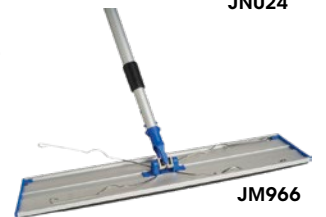

Model No.	Mfg. No.	Length"	Price /Each
JM788	DM-STH518-BL	18	
JM790	DM-STH524-BL	24	
JM792	DM-STH536-BL	36	
JM794	DM-STH548-BL	48	

Dust Mops

- Ideal for areas embedded with dirt and soil
- Professional-style dust mop made with one of the highest grades of cotton yarn and designed for areas where laundering is not possible
- Use of mop treatment recommended
- Style: Slip On
- Width: 5"
- Material: Cotton
- Style: Cut

Model No.	Mfg. No.	Length"	Price /Each
JM770	DMBA-C518	18	
JM771	DMBA-C524	24	
JM772	DMBA-C536	36	
JM773	DMBA-C548	48	

Static Attack Mop Sheets & Frame with Handle

MOP SHEETS

- Disposable dust mop sheets for a high level of dust control
- Eliminates costly laundering
- Qty/Pkg.: 200

JN024

FRAME & TELESCOPIC HANDLE

- Clip-on static attack sheet holder frame comes with swivel handle socket & telescopic handle extending up to 71"

JM966

Model No.	Mfg. No.	Description	Material	Length"	Width"	Price /Each
JN024	STA-2368	Mop Sheets	Polyethylene	23.6	8	
JM966	STA-2370	Frame & Telescopic handle	Aluminum	24 - 71	3-1/4	