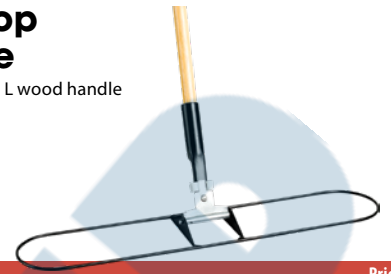

Break-Ezy Dust Mop Frames & Handles

- Breakaway frame comes with wood handle
- Material: Metal
- Width: 5"
- Handle length: 60"
- Handle material: Wood

Model No.	Mfg. No.	Handle Length"	Price /Each
JM758	DF-EZY518-H	18	
JM759	DF-EZY524-H	24	
JM760	DF-EZY536-H	36	
JM761	DF-EZY548-H	48	

Clipper Dust Mop Frame & Handle

- 0.5" wide metal frame with a 60" L wood handle

Model No.	Mfg. No.	Length"	Price /Each
JM756	DF-CL524-H	24	
JM757	DF-CL536-H	36	

Static-H Dust Mops

- Long wearing nylon fiber
- Can be cleaned in running water
- Electrostatic charge retains dust
- Key hole back for added life span
- Tight twist yarn offers more fibre per inch which attracts and holds fine dust particles
- Style: Tie-On
- Width: 5"
- Material: Nylon
- Colour: Blue
- Style: Cut