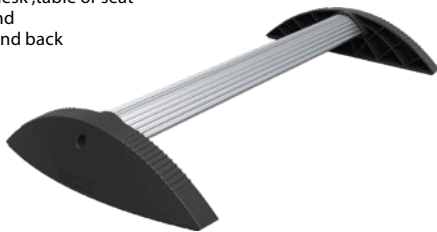

Footrest

- Weight Capacity: 300 lbs.
- Raised ridges provide a non-slip surface to rest your feet
- Pairs with any Safco Active desk, table or seat
- Helps improve circulation and remove pressure from feet and back
- Colour: Black
- Overall Height: 3-1/2"
- Overall Width: 14"
- Overall Length: 26"

Model No. OP704

Price/Each \$

Stress Buster™ Footrest

- Frame Material: Steel
- Frame Finish: Chrome
- Alternating rollers for foot massage
- Adjustable tilt encourages frequent position changes
- Colour: Black
- Overall Height: 5"
- Overall Width: 20-1/2"
- Overall Length: 20-1/4"

Model No. OP662

Price/Each \$

Adjustable Footrest

- Fixed at a comfortable 8° angle to relieve muscle strain
- Removable 14-gauge platform has nine elevation positions which lock into place with a double locking pin
- Black powder coat paint finish and textured anti-slip covering on the platform
- Dimensions: 20" W x 12" D x 5.5" to 15" H

Model No. FC684

Price/Each \$

Adjustable Footrest

- Grey surface with black bars
- Infinite tilt angle adjustment
- Provides support when chair adjustment is not adequate
- Colour: Black/Grey
- Overall dimensions: 16-1/4" W x 12" D x 2" H