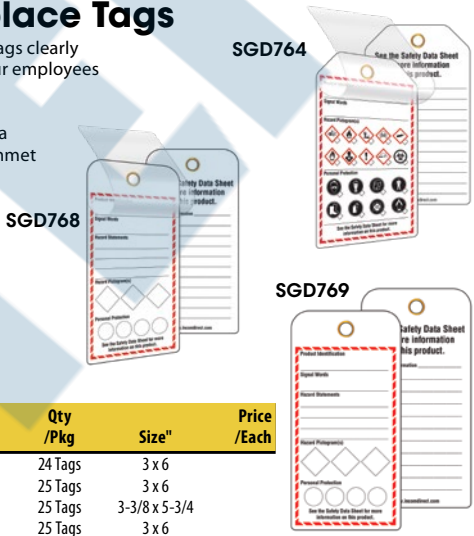

SGD764

SGD768

SGD769

Model No. English	Model No. French	Qty /Pkg	Size"	Price /Each
SGD764	SGD786	24 Tags	3 x 6	
SGD767	SGD789	25 Tags	3 x 6	
SGD768	SGD790	25 Tags	3-3/8 x 5-3/4	
SGD769	SGD791	25 Tags	3 x 6	

WHMIS 2015 GHS Wallet Cards

- A quick and easy reference to the new GHS pictograms and their meanings
- One side of the card provides the complete set of GHS pictograms with a detailed description of each pictogram
- The other side contains the list of information required to be found on a Safety Data Sheet as well as the images of the various Precautionary Statement Pictograms
- Printed in full-colour
- Rounded corners
- Qty/Pkg.: 50
- Dimensions: 4-1/4" & 2-1/2"