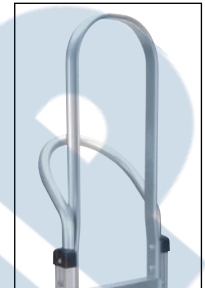

### FRAME EXTENSIONS

- Size: 17"
- Model No. MN021  
Price/Each \$
- Size: 23"
- Model No. MN022  
Price/Each \$

MN021

MN022