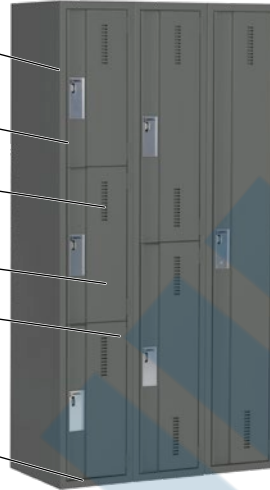

All-Welded Concorde™ Lockers

- All-welded heavy-duty cold-rolled steel construction
- Dimensions: 12" W x 18" D x 72" H
- 16-gauge door frame
- 20-gauge double wall door with ventilation
- 11-gauge hasp with easy padlock accessibility
- **Single tier lockers include:**
One hat shelf and three coat hangers
- **Double and triple lockers include**
two coat hooks per opening
- Coat hoots are rounded and polished to avoid damage to clothing
- Magnetic latch for secure door closing
- Contemporary style ventilated louvers (12 holes of 1" x 1/4") on each door
- High quality baked on enamel charcoal grey paint (light grey and beige also available)

Magnet in door strike ensures doors will remain closed

Full length handle

Incorporated ventilation on the doors

20-gauge double panelled door

14-gauge hinge

22-gauge galvanized steel bottom

Bank of 1

Bank of 2

Bank of 3

Bank of 4

Slope top

Recessed base

Different Lock Options

SINGLE TIER LOCKERS

Model No.	Bank of	Price /Each
BASIC STYLE		
FJ783	1	
FJ784	2	
FJ785	3	
FJ786	4	
W/SLOPE TOP		
FJ787	1	
FJ788	2	
FJ789	3	
FJ790	4	
W/RECESSED BASE		
FJ791	1	
FJ792	2	
FJ793	3	
FJ794	4	
W/SLOPE TOP & RECESSED BASE		
FJ795	1	
FJ796	2	
FJ797	3	
FJ798	4	

DOUBLE TIER LOCKERS

Model No.	Bank of	Price /Each
BASIC STYLE		
FJ799	1	
FJ800	2	
FJ801	3	
FJ802	4	
W/SLOPE TOP		
FJ803	1	
FJ804	2	
FJ805	3	
FJ806	4	
W/RECESSED BASE		
FJ807	1	
FJ808	2	
FJ809	3	
FJ810	4	
W/SLOPE TOP & RECESSED BASE		
FJ811	1	
FJ812	2	
FJ813	3	
FJ814	4	