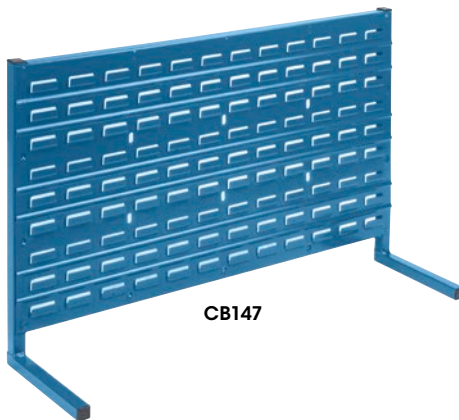

Bench Louvered Racks

- All-welded louvered bench rack
- Provides tool and storage for assembly or repair operations when combined with plastic parts bin
- Durable Kleton blue enamel finish

36" FREE STANDING RACKS

- Free standing unit made of 1" square tube frame
- May be placed on any flat surface near a worksite without the need for bolts or fasteners

72" BOLT-ON RACKS

- Constructed of 1 1/4" square tube frame
- Designed to be permanently installed on a 72" wide workbench

CB147

MIX & MATCH
Need more bins that will fit the products on this page?
See page 1863-1864

RACK ONLY

Model No.	Rack Type	Dimensions					Wt. lbs.	Price /Each
		W"	x	D"	x	H"		
CB363	Free Standing	36	x	10	x	22	22	
CB364	Bolt-On	72	x	15	x	40	95	

84 BIN CABINETS

- 4 reinforced 16-gauge main adjustable shelves with 500 lbs. capacity per shelf
- Incorporates louvered bin hanging panels welded into the cabinets doors

CABINET ONLY

Model No.	Description	Dimensions					Wt. lbs.	Price /Each
		W"	x	D"	x	H"		
CB442	Cabinet only	38	x	24	x	72	324	
FB025	Extra shelf	38	x	18	x	1	18	