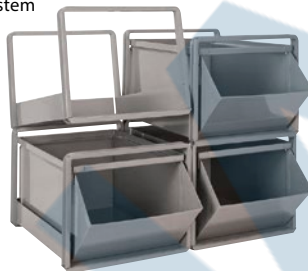

Steel Stackbins®

- Hopper-front steel Stackbins® are available with capacities from 70 cubic inches up to 5100 cubic inches
- They may be easily stacked one on top of another, or housed in steel Stackracks®, together with Stackracks® base allowing lower units to be removed without disturbing units stacked above them
- Standard blue baked enamel finish

STACKBIN

Model No.	Capacity Cu. in.	Dimensions W" x D" x H"	Wt. lbs.	Price /Each	Top Cover Model No.	Price /Each	Front Cover Model No.	Price /Each
CA765	70	4 1/2 x 8 x 4 1/2	1.8	-	CD369	-	CD368	-
CA766	200	5 1/2 x 12 x 4 1/2	3	-	CD370	-	CA734	-
CA767	500	7 1/2 x 15 1/2 x 6	5.5	-	CA706	-	CA735	-
CA768	900	9 x 18 3/4 x 7 1/2	9	-	CA710	-	CA739	-
CA772	1400	10 x 24 x 8	12	-	CA707	-	CA736	-
CA769	1600	12 x 20 1/2 x 9 1/2	12.5	-	CA708	-	CA737	-
CA770	2800	15 x 24 x 11	20.5	-	CA709	-	CA738	-
CA771	5100	18 x 30 x 12	30	-				

MATRIX
INDUSTRIAL PRODUCTS

Maintain the ideal temperature in your workplace.

Stackracks®

- Stackracks® are designed to be teamed up with Stackbins® to create a heavy-duty storage system
- Stackracks® allow for bins to be removed easily from a setup
- Can support any weight that fits within the cube of the coinciding container
- Easily stack together without tools or fasteners and feature Stackbins® patented locking system
- Can be reconfigured or added to at any time

Shown with 10 - CA769 bins, 10 - CA776 single Stackracks® and 1 - CA693 Base 2 bins wide

STACKBIN

12" HIGH BASES

- Can be butt-up to each other to make continuous rows of storage bins
- Bases are made specifically for each size steel container
- 14-gauge legs and supports
- Spot welded
- Capacity: 1000 lbs.