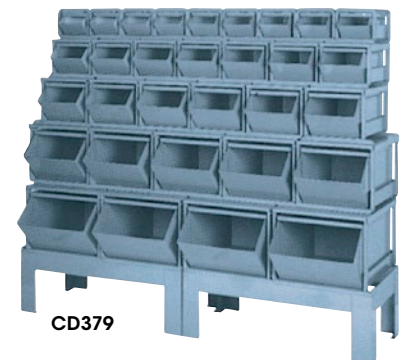

STACKBIN

31-COMPARTMENT SYSTEM INCLUDES:

- 1 row of CA770 bins (4 wide)
- 1 row of CA769 bins (5 wide)
- 1 row of CA768 bins (6 wide)
- 1 row of CA767 bins (7 wide)
- 1 row of CA766 bins (9 wide)
- All corresponding Stackracks®, adapter covers-which allow bins to stack and 12" base
  Colour: Blue

Model No. CD379
Price/Each $

CD379