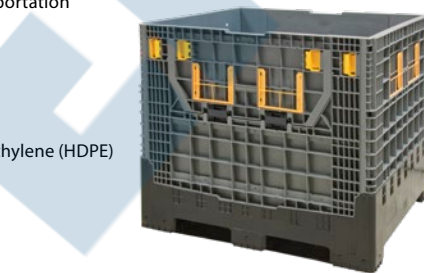

### Collapsible Wire Container

- Welded, mesh wire maximizes visibility and ventilation
- Can be stacked up to 4 high
- Features a drop gate for easy access to products
- Equipped with 4 caster plates that are compatible with all Kleton casters
- Capacity: 4000 lbs.
- Overall Depth: 48"
- Overall Height: 42"
- Overall Width: 40"
- No. of Drop Gates: 1
- Collapsed height: 9"

### Collapsible Bulk Container

- Drop gates knock-down with ease
- Quickly collapsed, folded, and stacked for convenient transportation
- Lid sold separately
- Colour: Grey
- Max. Height: 39.4"
- Max. Length: 47.2"
- Max. Width: 39.4"
- No. of Drop Gates: 2
- Material: High-density polyethylene (HDPE)
- Weight Capacity: 2000 lbs.
- Folded Height: 14.2"
- Weight 121.3 lbs. (55 kg)

**Model No. CF862**  
Price/Each \$

**LID**

- For use with Kleton collapsible bulk container
- Material: High-density polyethylene (HDPE)
- Colour: Light Grey
- Weight: 13.2 lbs. (6 kg)

**Model No. CF863**  
Price/Each \$

### Nesting Forklift Bin

- Storage Capacity: 24 cu.ft.
- Load Capacity: 1200 lbs.
- Barrel type nesting stops
- Nest when empty
- Colour: Blue
- Dimensions: 42" W x 48" D x 30" H

**Model No. CF775**  
Price/Each \$