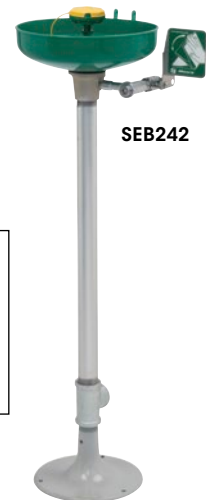

## Halo™ Pedestal Mount Eyewash Stations

- Pedestal safety eyewash fixtures are ideal where wall mount is not practical, and allow placement closest to point-of-need
- Features antimicrobial protection, integral strainers, and rugged powder coat safety-yellow coating for easy visual identification in an emergency
- Aquaduct™ self-draining design eliminates bacteria growth from standing fluid
- Eye/face wash models provides industry leading 85% facial coverage
- Activate by push handle or by lifting dust cover
- Optional see-through dust cover (shown) makes inspection simple and keeps device free of debris and ready for use
- Stainless steel models are ideal for corrosive, high abuse environments
- Arrives fully assembled
- Wheelchair accessible
- ULC certified to ANSI standard Z358.1

## Axion® MSR Pedestal Eye/Face Wash Stations

- Revolutionary inverted flow sweeps contaminants away from the vulnerable nasal cavity
- Provides a Zero Vertical Velocity™ stream for enhanced comfort, stability and effectiveness
- 11" diameter bowl
- Galvanized stanchion for long life
- Mesh strainer collects debris
- Durable ball valve with stainless steel stem
- Certified by CSA to meet the ANSI standard Z358.1

## Pedestal Mount Eye/Face Wash

- Pedestal is schedule 80 hot-dipped galvanized piping
- High visibility ABS Yello-bowl®
- Supply with 1/2" chrome-plated bronze stay open valve with stainless steel stem
- Stainless steel push plate with easily identifiable actuation graphic
- Third party certified to meet the ANSI Z358.1 Standard
- **SAK652** comes with cover assembly to keep airborne particles out of bowl and eye/face wash heads
- ABS, 8 GPM eye/face wash heads; **SAK651** comes with float off dust caps secured with stainless steel bead chain
- Coverage Area: Eye/Face
- Installation Type: Pedestal
- Bowl Material: Plastic
- Size: 10.8" Dia. Bowl