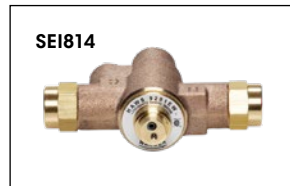

**IMPORTANT:** Regulations require tepid water (18-37°C). See page 252 for water tempering devices

Model No.	Mfg. No.	Bowl	Dust Cover Included	Price /Each
<b>EYEWASH</b>				
SEB785	S19214EW	Plastic	-	
SEB786	S19214PDC	Plastic	Plastic	
SEB787	S19214B	Stainless Steel	-	
SEB788	S19214DC	Stainless Steel	Stainless Steel	
<b>EYE/FACE WASH</b>				
SEB789	S19214FW	Plastic	-	
SEB790	S19214PDCFW	Plastic	Plastic	
SEB791	S19214Y	Stainless Steel	-	
SEB792	S19214DCFW	Stainless Steel	Stainless Steel	

## Axion® MSR Pedestal Eye/Face Wash Stations

- Revolutionary inverted flow sweeps contaminants away from the vulnerable nasal cavity
- Provides a Zero Vertical Velocity™ stream for enhanced comfort, stability and effectiveness
- 11" diameter bowl
- Galvanized stanchion for long life
- Mesh strainer collects debris
- Durable ball valve with stainless steel stem
- Certified by CSA to meet the ANSI standard Z358.1

## Pedestal Mount Eye/Face Wash

- Pedestal is schedule 80 hot-dipped galvanized piping
- High visibility ABS Yello-bowl®
- Supply with 1/2" chrome-plated bronze stay open valve with stainless steel stem
- Stainless steel push plate with easily identifiable actuation graphic
- Third party certified to meet the ANSI Z358.1 Standard
- **SAK652** comes with cover assembly to keep airborne particles out of bowl and eye/face wash heads
- ABS, 8 GPM eye/face wash heads; **SAK651** comes with float off dust caps secured with stainless steel bead chain
- Coverage Area: Eye/Face
- Installation Type: Pedestal
- Bowl Material: Plastic
- Size: 10.8" Dia. Bowl