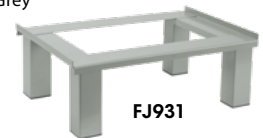

LOCKERETTES

Model No.	Bank of	Price /Each
-----------	---------	-------------

BASIC STYLE

FJ171	1	
FJ172	2	
FJ173	3	
FJ174	4	

W/PERFORATED DOORS

FJ490	1	
FJ491	2	
FJ492	3	
FL353	4	

FREE STANDING BASE

- Ideal for making the underneath of your lockers accessible for cleaning
- Constructed of 16-gauge steel legs and frame
- Grey

FJ931

Model No.	For Bank of	Dimensions W" x D" x H"	Price /Each
FJ931	1	12 x 18 x 6	
FJ932	2	24 x 18 x 6	
FJ933	3	36 x 18 x 6	
FJ934	4	48 x 18 x 6	