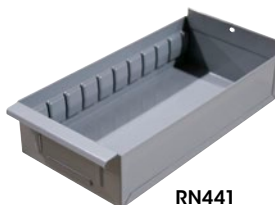

Boltless Shelving Units

- Adjustable shelving system that provides high strength, yet economical storage capacity for your needs
- This system uses an innovative shelf clip, which slips into a slotted "T" post and is immediate ready to receive a shelf
- No-Bolt design reduces up to 80% of installation time
- Colour: Grey
- Ships knocked down

RN328 Dividers

RL757 Hanging Bar Bracket

RN307 Bin Front

RN441 Shelf Boxes

RN340 Gusset

RN464 48" Hanger Bar

FM036 Foot Plate

Interlok Boltless Shelving Divider

- Separate shelves into bin compartments
- Constructed of 20 gauge steel

Model No.	Dimensions			Wt. lbs	Price /Each
	D"	x	H"		
RN328	12	x	6	0.5	
RN329	15	x	6	0.75	
RN330	18	x	6	1	
RN331	24	x	6	1.5	
RN332	12	x	8	0.75	
RN333	15	x	8	1	
RN334	18	x	8	1.5	
RN335	24	x	8	2	
RN313	12	x	10	1	
RN314	15	x	10	1.25	
RN315	18	x	10	1.75	
RN316	24	x	10	2.25	
RN317	12	x	12	1.25	
RN318	15	x	12	1.75	
RN319	18	x	12	2	
RN320	24	x	12	2.75	
RN321	12	x	14	1.5	
RN322	15	x	14	2	
RN323	18	x	14	2.25	
RN324	24	x	14	3.25	
RN325	18	x	16	2.5	
RN326	18	x	18	2.75	

Interlok Boltless Shelving Shelf Box

- Slide onto properly spaced shelving
- Extends 100% without spills
- Constructed of 20 gauge steel

Model No.	Dimensions				Wt. lbs	Price /Each
	W"	x	D"	x	H"	
RN441	5 5/8	x	12	x	2 3/4	2.5
RN443	5 5/8	x	18	x	2 3/4	3.5
RN447	5 5/8	x	12	x	4 3/4	3.5
RN448	5 5/8	x	15	x	4 3/4	4
RN462	5 5/8	x	18	x	4 3/4	4.5
RN445	11	x	18	x	4 3/4	5
RN444	12	x	12	x	4 3/4	5.5