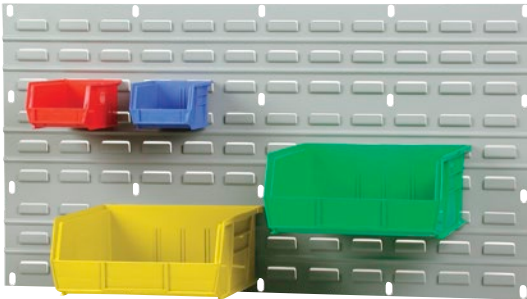

Metal Bin Support Racks

- Louvered bin panels can be wall-mounted, attached to back of shelving, mounted on benches, carts, inside cabinets, fastened to slotted angle components or used for service truck interiors
- Bins are easily removed, refilled and replaced
- Each heavy-duty panel is 16-gauge cold-rolled steel
- Slotted holes 3/4" L x 3/8" W at 6" centres simplify installation
- Kleton grey powder coated
- **Installation Note:** Panels must be securely fastened to materials of adequate load bearing strength
- Each panel must be secured vertically at the centre

CF412
Bins not included

Model No.	Panel Size			Wt. lbs.	Price /Each
	W"	x	H"		
CF411	18	x	19	6	
CF412	36	x	19	12	

BIN QUANTITY TABLE

Quantity of identical plastic bins that fit model **CF412** panel

Combined Panel Height 35 3/4" Wide		Bin CF820	Bin CF825	Bin CF830	Bin CF835	Bin CF840	Bin CF845	Bin CF850
1 Panel =	19" H	32	32	18	9	8	8	4
2 Panels =	37" H	72	72	36	18	18	16	8
3 Panels =	55" H	104	104	54	27	28	28	14
4 Panels =	73" H	144	144	72	36	36	36	18

For **CF411** Panel, use 1/2 of bin quantities shown above.

Bin Carts

- All-welded bin cart
- Work surface made of 14-gauge steel
- Includes bolted on 5" non-marking casters and 2 louvered bin panels
- 1000-lb. capacity
- Durable Kleton blue finish

BINS SUPPLIED

Bin Qty	Bin Dimensions				
	W"	x	D"	x	H"
16	8 1/4	x	14 3/4	x	7
4	16 1/2	x	14 3/4	x	7

Quantum® Louvered Panel

- Ideal for mounting plastic hanging or wire mesh bins
- All welded construction
- Resists to any build-up of dust or dirt
- Mounting clips are included and can be fastened to any surface
- Mounting screws sold separately as they differ based on the type of surface
- Bins Not Included