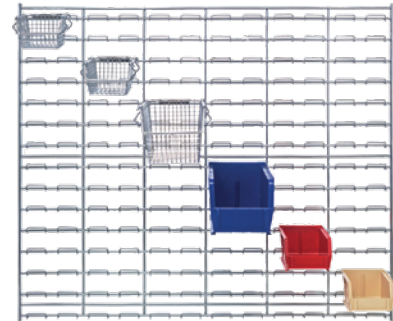

Metal Bin Support Racks

- Louvered bin panels can be wall-mounted, attached to back of shelving, mounted on benches, carts, inside cabinets, fastened to slotted angle components or used for service truck interiors
- Bins are easily removed, refilled and replaced
- Each heavy-duty panel is 16-gauge cold-rolled steel
- Slotted holes 3/4" L x 3/8" W at 6" centres simplify installation
- Kleton grey powder coated
- **Installation Note:** Panels must be securely fastened to materials of adequate load bearing strength
- Each panel must be secured vertically at the centre

CB367

CB365

Model No.	Description	Cart Dimensions				Wt. lbs.	Price /Each		
		W"	x	D"	x			H"	
CART ONLY									
CB365	Cart only	24	x	38 1/2	x	36 1/2	95		
CART & BIN COMBINATION									
Blue	Red	Yellow	Green						
CB366	CB367	CB368	CB689	24	x	38 1/2	x	36 1/2	133

BINS SUPPLIED

Bin Qty	Bin Dimensions				
	W"	x	D"	x	H"
16	8 1/4	x	14 3/4	x	7
4	16 1/2	x	14 3/4	x	7

Quantum® Louvered Panel

- Ideal for mounting plastic hanging or wire mesh bins
- All welded construction
- Resists to any build-up of dust or dirt
- Mounting clips are included and can be fastened to any surface
- Mounting screws sold separately as they differ based on the type of surface
- Bins Not Included

CF995
Bins not included

Model No.	Overall Dimensions			Price /Each
	W"	x	H"	
CF994	36	x	18	
CF995	36	x	30	
CF996	48	x	30	

Direct Mount Clip

- Allows for louvered panel to be fastened to any surfaces such as wall, wood, concrete, and drywall
- Mounting screws sold separately as they differ based on the type of surface
- Qty/Pkg.: 4