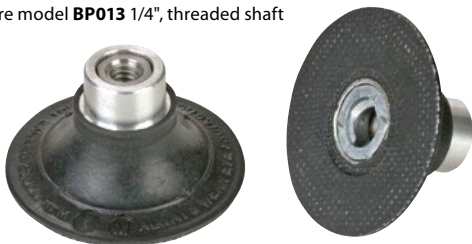

ROLOC™ RADIAL BRISTLE DISCS

- Same characteristics as the Roloc™ bristle discs, but in a radial format
- Roloc™ radial bristle discs come in 3" diameters and have a maximum operating RPM of 25 000

Model No.	Grit	Colour	Price /Each
BP103	50	Green	
BP104	80	Yellow	
BP102	120	White	

ROLOC™ DISC HOLDERS

- Rubber Roloc™ back-up pads are offered in different sizes and degrees of hardness for varying grinding applications
- All Roloc™ disc holders are threaded and require model BP013 1/4", threaded shaft