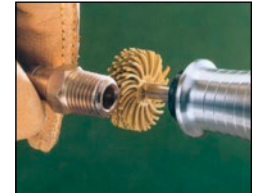

Bristle Discs

Bristle discs are ideal for safely cleaning and stripping a wide variety of substances off of metal. The discs will easily cut through hardened enamel, paint, thick dried adhesives, and layers of corrosion, without destroying the underlying material or compromising safety with dangerous flying wires.

In addition, bristle discs do not clog up with substances being removed, and give consistent finishes throughout the life of the discs.

All bristle discs are colour coded by grade and are made of nylon embedded with abrasive to create an abrasive action. Each disc is flexible and easily conforms to contours and tight corners and angles.

ROLOC™ BRISTLE DISCS

- Uniform concentration of mineral throughout the flexible abrasive filled bristles
- Fast cut rate and long performance life for removal of rust, coatings, and flashing
- Roloc™ attachment method for quick and easy disc changes
- All discs feature a 5/8" trim length and are embedded with Regalite™ abrasive mineral

Model No.	Size"	Trim Type	Grit	Colour	Max. RPM	Price /Each
BP106	1	Straight	50	Green	30 000	
BP107	1	Straight	80	Yellow	30 000	
BP105	1	Straight	120	White	30 000	
BP109	2	Tapered	50	Green	25 000	
BP110	2	Tapered	80	Yellow	25 000	
BP108	2	Tapered	120	White	25 000	
BP112	3	Tapered	50	Green	18 000	
BP113	3	Tapered	80	Yellow	18 000	
BP111	3	Tapered	120	White	18 000	

ROLOC™ RADIAL BRISTLE DISCS

- Same characteristics as the Roloc™ bristle discs, but in a radial format
- Roloc™ radial bristle discs come in 3" diameters and have a maximum operating RPM of 25 000

Model No.	Grit	Colour	Price /Each
BP103	50	Green	
BP104	80	Yellow	
BP102	120	White	

ROLOC™ DISC HOLDERS