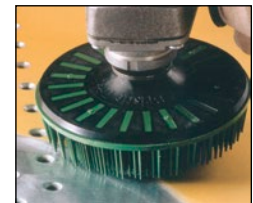

RADIAL BRISTLE DISCS FOR RIGHT ANGLE GRINDERS

- 4 1/2" bristle discs with 5/8"-11 threaded hub
- Same safety and efficiency benefits as other bristle discs but in a right angle grinder configuration
- Ideal for cleaning, delaminating, removing rust and oxidation, and deburring a variety of hard and soft metals and plastics
- All discs have a maximum operating speed of 12 000 RPM