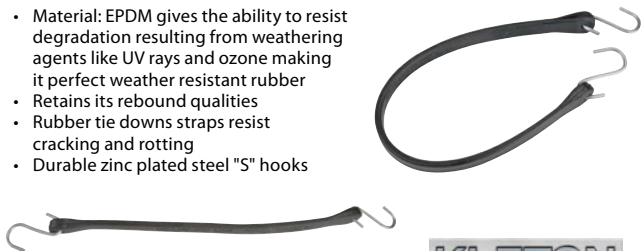

Rubber Tie Downs

- Material: EPDM gives the ability to resist degradation resulting from weathering agents like UV rays and ozone making it perfect weather resistant rubber
- Retains its rebound qualities
- Rubber tie downs straps resist cracking and rotting
- Durable zinc plated steel "S" hooks

KLETON

Model No.	Length"	Max Safe Stretch"	Price /Each
PE366	5	7,5	
PE367	9	13,5	
PE368	15	22,5	
PE369	21	31,5	
PE370	31	46,5	
PE371	41	61,5	

Rubber Tie Down Sets

- Same great features as Kleton rubber tie downs, in the convenience of sets