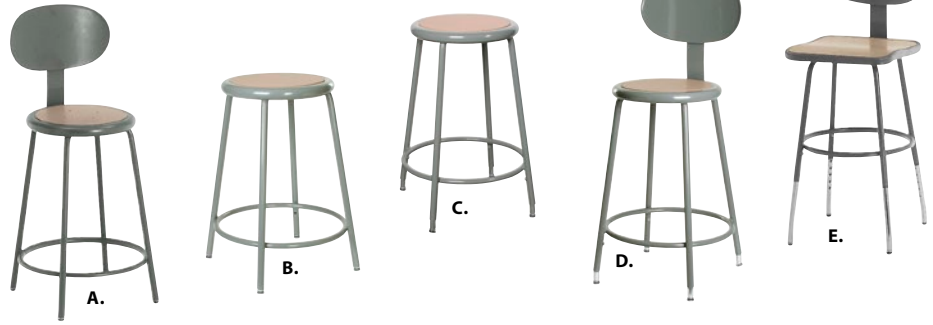

Stationary & Adjustable Height Stools

- Ruggedly built for long lasting service in a warehouse factory or office
- All-welded frame is a 7/8" dia. steel tube
- Legs are braced with a 3/4" 18-gauge circular footrest for increased strength and stability
- 14" diameter embossed steel seat has a 1/8" tempered hardboard inlay
- Model **FC656** has a 14 1/2" x 15" sq. seat and is reinforced by steel bars
- All stools have four chrome floor glides that won't damage floors
- On the adjustable models the telescopic legs have screw locks that adjust on 1" increments
- Contoured back rest constructed of 19-gauge steel
- Colour: Royal grey

Polyurethane Seat Stools

- Maximum comfort, durable economical stools with self-skinned polyurethane padded seat
- Easy to maintain in any environment
- 14" dia. seats mount to stationary, adjustable or swivel stools of various heights for your convenience
- Sit/stand seats (**OG389, OG390**) offer an ergonomic molded polyurethane seat, mounted on a sturdy 4-leg steel base

Heavy-Duty Ergonomic Polyurethane Seating

- Pneumatic seat height adjustment
- Self skinned 18" x 17" polyurethane seat and back offers stain and puncture resistance
- Sturdy 5-leg, glass reinforced, nylon black base
- Manual vertical back adjustment with built-in lumbar support
- 3 levers, tilt seat, tilt back
- Waterfall edge seat design for greater comfort
- Choice of 2" swivel carpet casters or glides

Steno Chairs

- A heavy-duty industrial chair at an economical price
- Comfortable 2 1/2" foam-upholstered seat with a full 360° rotation
- Padded backrest with a floating spring action back hinge
- Standard black vinyl upholstery
- A five prong base for increased stability
- Height adjustment from 17" to 22"
- Includes: Five swivel black nylon, twin wheel carpet casters