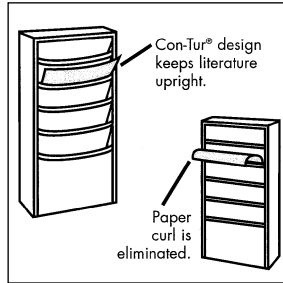

Literature Storage Racks

- Construction is of sturdy heavy gauge steel
- Provide a convenient and compact way to store literature
- Most models accommodate 150 standard 8 1/2" x 11" sheets, while others are wider to hold magazines and special forms

DURHAM MFG
Est. 1922

Grey	Model No.			Overall			Openings				Paper Width"	No. of Pockets	Wt. lbs.	Price /Each			
	Tan	Black		W"	x	D"	x	H"	W"	x					D"	x	H"
OA152	OA130	OC536		9 3/4	x	4 1/8	x	65 1/2	8 5/8	x	3/4	x	8 1/2	8 1/2	23	32	
OA166	OA156	OA607		13 1/8	x	4 1/8	x	58 1/2	12 1/8	x	1	x	8 3/4	12	20	38	
OA161	OA155	OC537		9 3/4	x	4 1/8	x	36	8 5/8	x	3/4	x	8 1/2	8 1/2	11	18	
OA148	OA162	OA125		13 1/4	x	4 1/8	x	36	12 1/8	x	1	x	8 3/4	12	11	24	
OA169	OA165	OC539		9 3/4	x	4 1/8	x	21	8 5/8	x	3/4	x	8 1/2	8 1/2	5	9	
OA163	OA144	OA609		13 1/8	x	2	x	26 1/4	12 1/8	x	5/16	x	5 5/8	12	10	13	
ROTATING LITERATURE RACKS																	
OA149	OA179	OC552		14 1/8	x	14 1/8	x	66	8 5/8	x	3/4	x	8 1/2	8 1/2	92	136	
OA134	OA158	OC548		14 1/8	x	14 1/8	x	48 1/2	8 5/8	x	3/4	x	8 1/2	8 1/2	44	92	
OA145	OA128	OC546		14 1/8	x	14 1/8	x	21 1/4	8 5/8	x	3/4	x	8 1/2	8 1/2	20	47	

Wire Mesh Office Mail Cart

- Ideal for carrying hanging folders, packages and office supplies
- Comes with three wire dividers and two removable baskets
- Shipped knocked down
- Colour: Chrome
- Cart Material: Chrome Plated
- No. of Shelves: 2
- No. of Baskets: 2

KLETON

Model No	Overall Dimensions				Capacity lbs.	Price /Each	
	W"	x	D"	x			H"
M0843	42	x	23	x	38	250