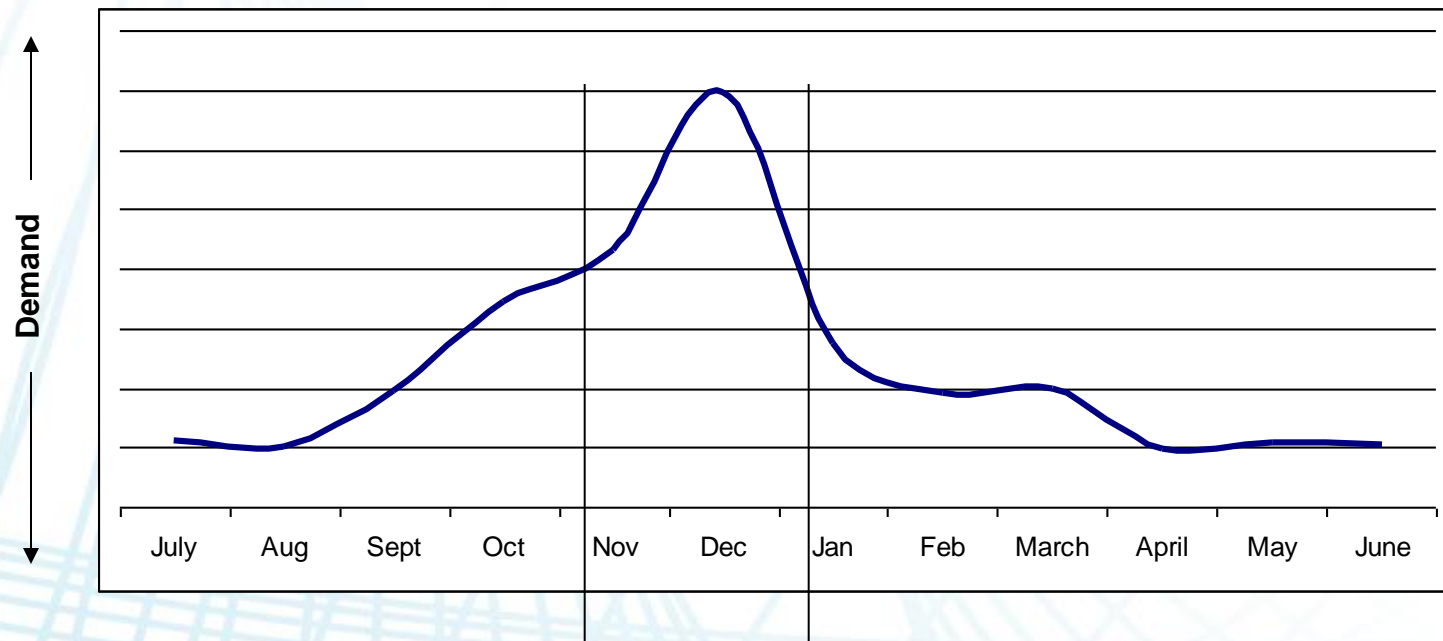

It's Mat Time...

You will need them soon!