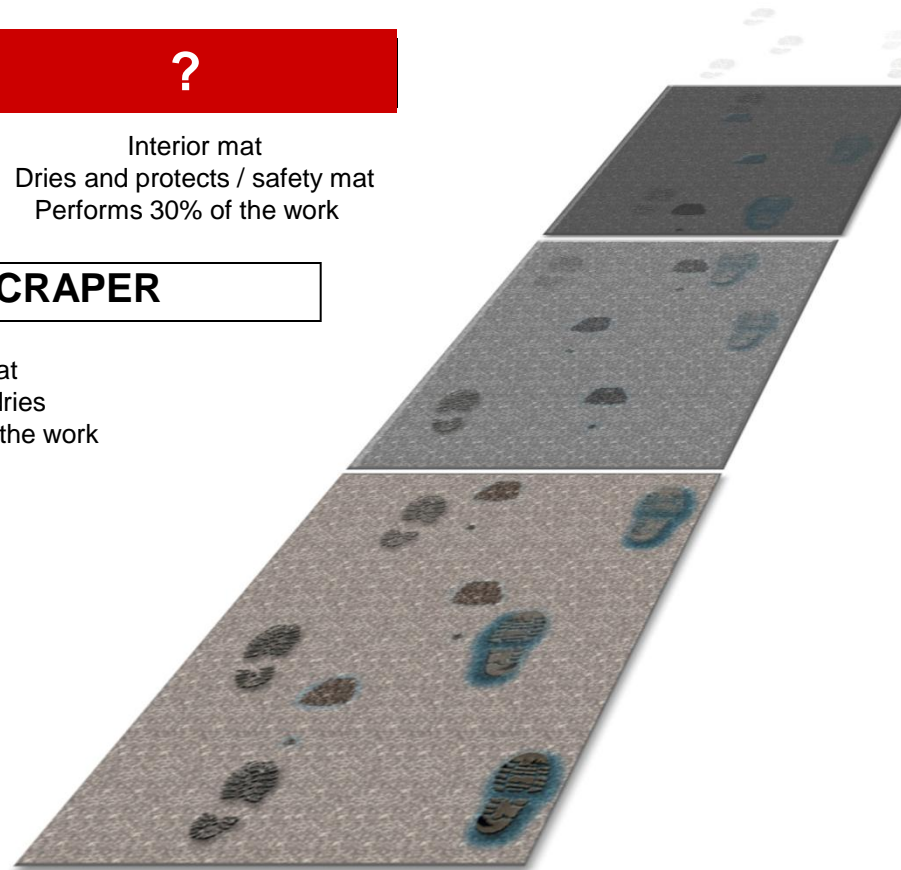

## Entrance Matting 101

?

Interior mat  
Dries and protects / safety mat  
Performs 30% of the work

**WIPER / SCRAPER**

Interior mat  
Cleans and dries  
Performs 30% of the work

**SCRAPER**

First line of defence  
Scrapes the dirt – Ideal for the exterior  
Performs 40% of the work