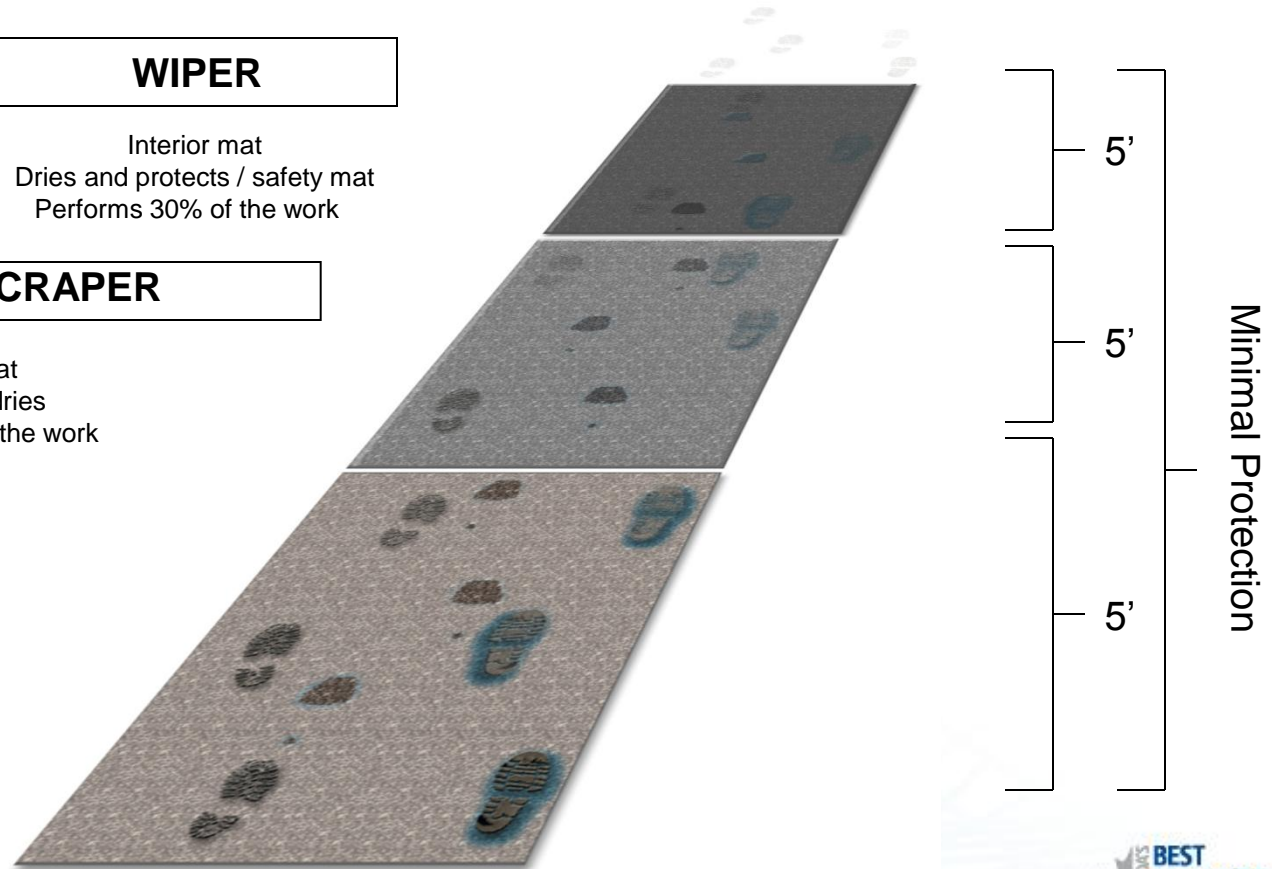

## The Solution: Complete 3-mat System

### WIPER

Interior mat  
Dries and protects / safety mat  
Performs 30% of the work

### WIPER / SCRAPER

Interior mat  
Cleans and dries  
Performs 30% of the work

### SCRAPER

First line of defence  
Scrapes the dirt – Ideal for the exterior  
Performs 40% of the work