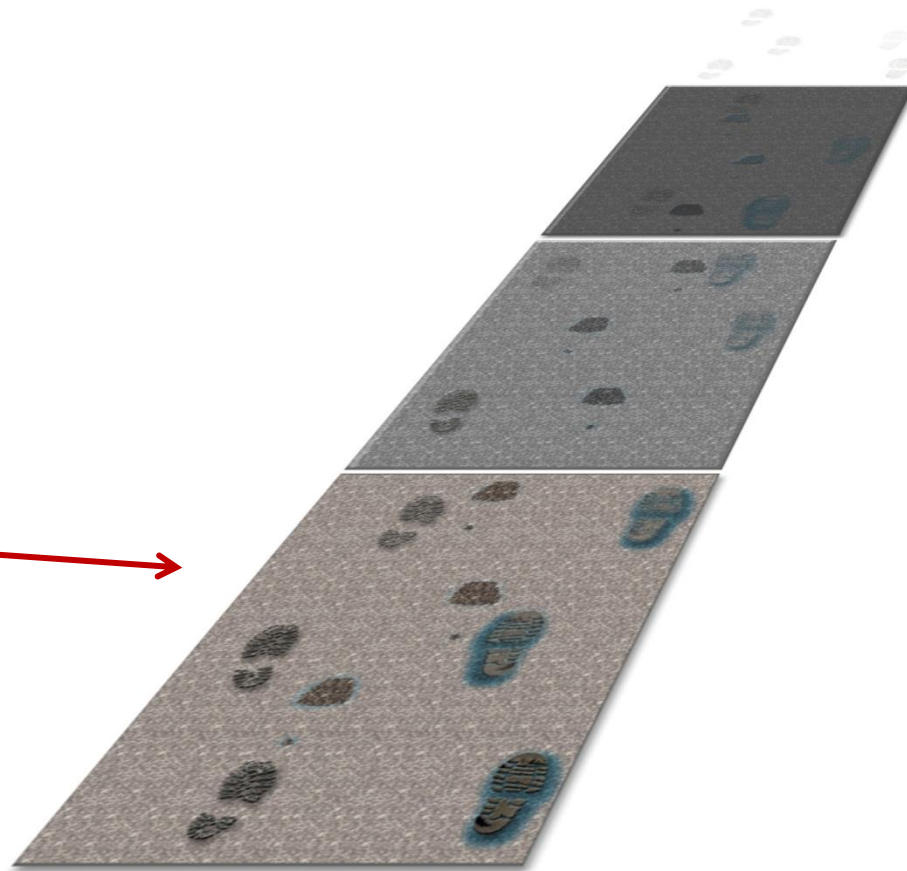

## No entry mats? Big problems!

- Higher risk for falls and injuries
- Premature deterioration of your floors
- Higher maintenance costs
- Untidy locations – leaving bad impressions
- Questionable air quality – suspended particles

**It's a fact: 15 lin. ft. of carpet or more will retain up to 85% of dirt  
...year round!**

## Entrance Matting 101

?

First line of defence  
Removes salt, sand, dirt  
Does not absorb moisture  
Easy to clean  
Performs 40% of the work