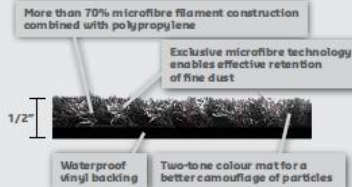

PROFILE

WARRANTY
TOTAL CONFIDENCE