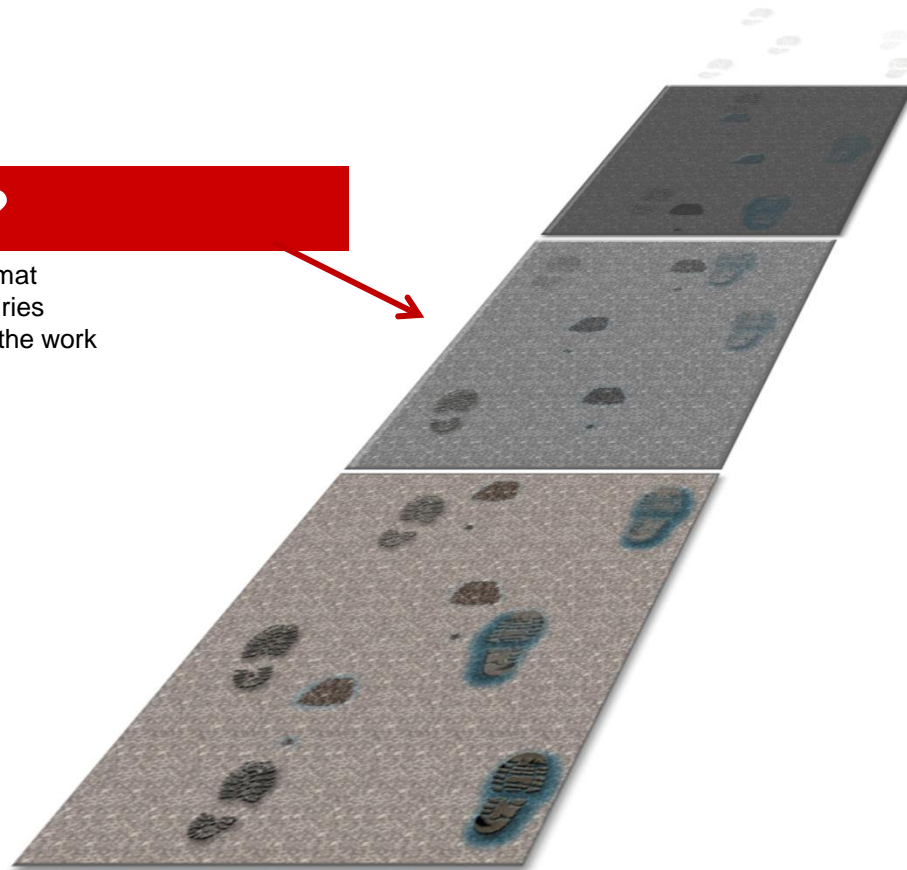

**SCRAPING ABILITY**  
10/10

**WIPING ABILITY**  
0/10

**CRUSH RESISTANCE**  
9/10

PROFILE	FINISH	AVAILABILITY	
<p>Raised surface traps and holds debris</p> <p>Molded polyethylene blades resist crushing, mildew and fading</p> <p>5/8"</p> <p>Improved skid-resistant backing withstands low temperatures</p>	<p>Sewn and glued heavy-duty bevelled nosing available</p>	<p>STANDARD SIZES</p> <p>3' X 5' 4' X 6** 6' X 8**</p> <p>*Products more than 3' wide have a seam in the middle. **Rolls do not have borders. Heavy-duty bevelled nosing recommended to prevent tripping.</p>	<p>ROLL</p> <p>3' X 50' **</p>
<p><b>WARRANTY</b></p> <p>TOTAL CONFIDENCE</p>		<p><b>CUSTOM CUTS</b></p> <p>Available up to 3' x 50' and up to 6' x 25'</p>	
		<p><b>FOR MORE INFO</b></p> <p>mattech.ca/astroturf</p>	

## Entrance Matting 101

?

All purpose mat  
Cleans and dries  
Performs 30% of the work

### SCRAPER

First line of defence  
Scrapes the dirt – Ideal for the exterior  
Performs 40% of the work